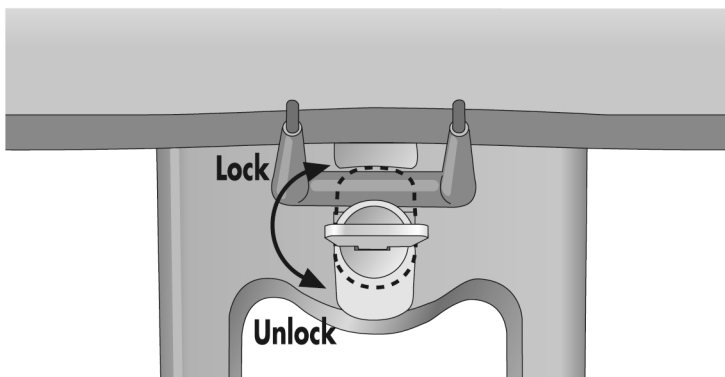

MOUNTING-SET REQUIRED

HANDLEBAR MOUNTING-SET QR

HANDLEBAR MOUNTING-SET

HANDLEBAR MOUNTING-SET WITH LOCK

HANDLEBAR MOUNTING-SET E-BIKE

HANDLEBAR MOUNTING-SET E-BIKE WITH LOCK

1.

2.

OPTION

OPTION

Achtung Magnete!
Attention magnets!

✓ = O.K.

OPTIONAL ACCESSORY

Art. # F3180
**ULTIMATE SIX
BOTTLE CAGE MOUNT**

Right

Left