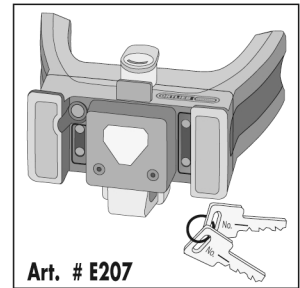

MOUNTING-SET REQUIRED

HANDLEBAR MOUNTING-SET QR

HANDLEBAR MOUNTING-SET

HANDLEBAR MOUNTING-SET WITH LOCK

HANDLEBAR MOUNTING-SET E-BIKE

HANDLEBAR MOUNTING-SET E-BIKE WITH LOCK

1.

2.

OPTION

OPTION

Achtung Magnete!
Attention magnets!

✓ = O.K.

OPTIONAL ACCESSORY

Art. # F3180
**ULTIMATE SIX
BOTTLE CAGE MOUNT**

Right

Left