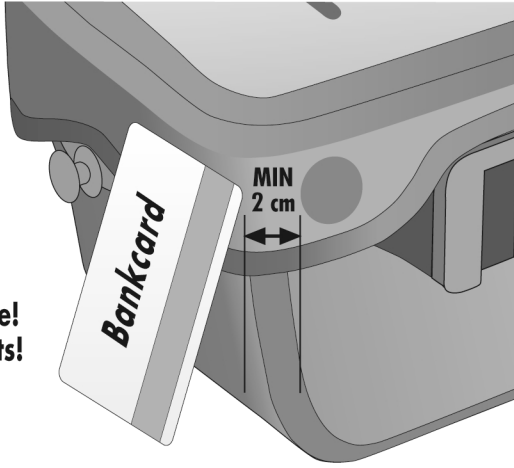

MOUNTING-SET REQUIRED

HANDLEBAR MOUNTING-SET QR

HANDLEBAR MOUNTING-SET

HANDLEBAR MOUNTING-SET WITH LOCK

HANDLEBAR MOUNTING-SET E-BIKE

HANDLEBAR MOUNTING-SET E-BIKE WITH LOCK

1.

2.

OPTION

OPTION

Achtung Magnete!
Attention magnets!

✓ = O.K.

OPTIONAL ACCESSORY

Art. # F3180
**ULTIMATE SIX
BOTTLE CAGE MOUNT**

Right

Left