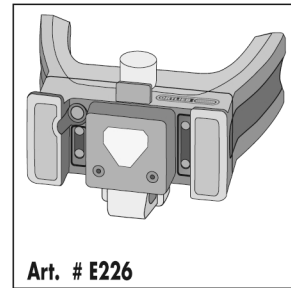

MOUNTING-SET REQUIRED

HANDLEBAR MOUNTING-SET QR

HANDLEBAR MOUNTING-SET

HANDLEBAR MOUNTING-SET WITH LOCK

HANDLEBAR MOUNTING-SET E-BIKE

HANDLEBAR MOUNTING-SET E-BIKE WITH LOCK

1.

2.

OPTION

OPTION

Achtung Magnete!
Attention magnets!

✓ = O.K.

OPTIONAL ACCESSORY

Art. # F3180
**ULTIMATE SIX
BOTTLE CAGE MOUNT**

Right

Left