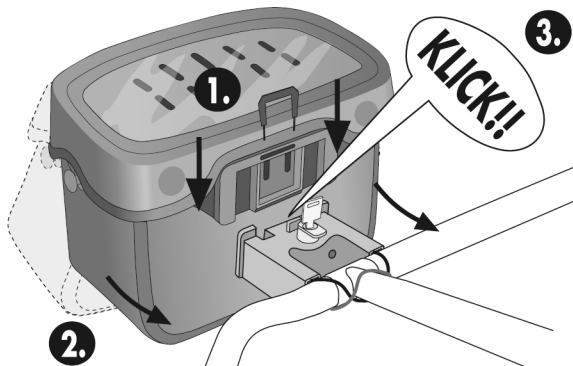

MOUNTING-SET REQUIRED

HANDLEBAR MOUNTING-SET QR

HANDLEBAR MOUNTING-SET

HANDLEBAR MOUNTING-SET WITH LOCK

HANDLEBAR MOUNTING-SET E-BIKE

HANDLEBAR MOUNTING-SET E-BIKE WITH LOCK

1.

2.

OPTION

OPTION

Achtung Magnete!
Attention magnets!

✓ = O.K.

OPTIONAL ACCESSORY

Art. # F3180
**ULTIMATE SIX
BOTTLE CAGE MOUNT**

Right

Left