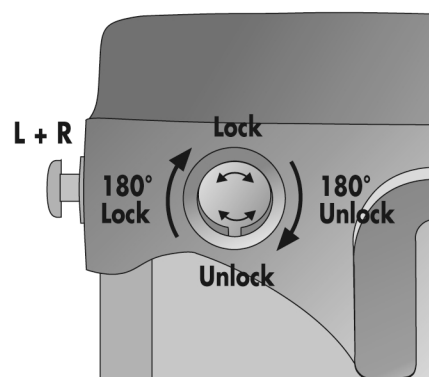

MOUNTING-SET REQUIRED

HANDLEBAR MOUNTING-SET QR

HANDLEBAR MOUNTING-SET

HANDLEBAR MOUNTING-SET WITH LOCK

HANDLEBAR MOUNTING-SET E-BIKE

HANDLEBAR MOUNTING-SET E-BIKE WITH LOCK

1.

2.

OPTION

OPTION

Achtung Magnete!
Attention magnets!

✓ = O.K.

OPTIONAL ACCESSORY

Art. # F3180
**ULTIMATE SIX
BOTTLE CAGE MOUNT**

Right

Left