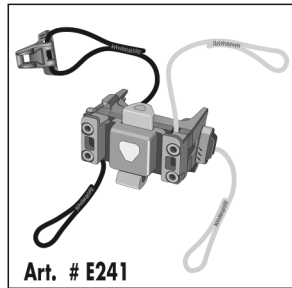

MOUNTING-SET REQUIRED

HANDLEBAR MOUNTING-SET QR

HANDLEBAR MOUNTING-SET

HANDLEBAR MOUNTING-SET WITH LOCK

HANDLEBAR MOUNTING-SET E-BIKE

HANDLEBAR MOUNTING-SET E-BIKE WITH LOCK

1.

2.

OPTION

OPTION

Achtung Magnete!
Attention magnets!

✓ = O.K.

OPTIONAL ACCESSORY

Art. # F3180
**ULTIMATE SIX
BOTTLE CAGE MOUNT**

Right

Left

max. 5 kg incl.