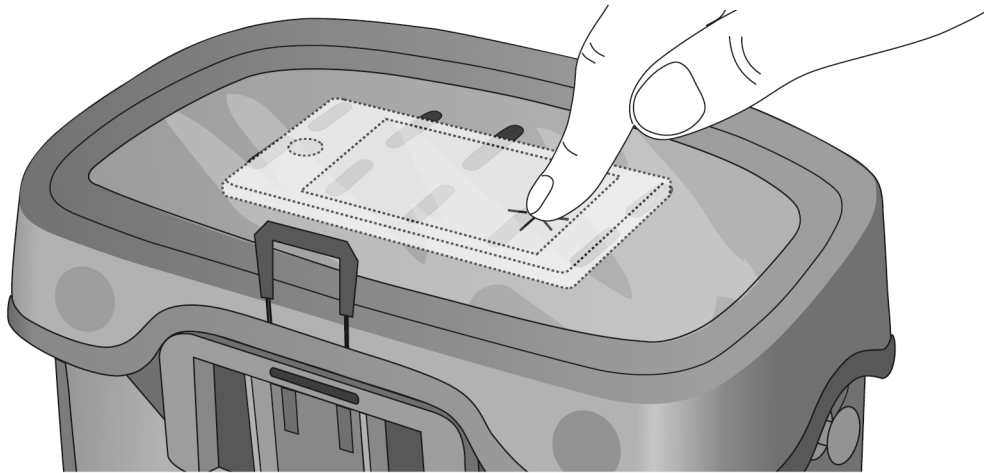

OPTION

OPTION

Achtung Magnete!
Attention magnets!

✓ = O.K.

OPTIONAL ACCESSORY

Art. # F3180
**ULTIMATE SIX
BOTTLE CAGE MOUNT**

Right

Left