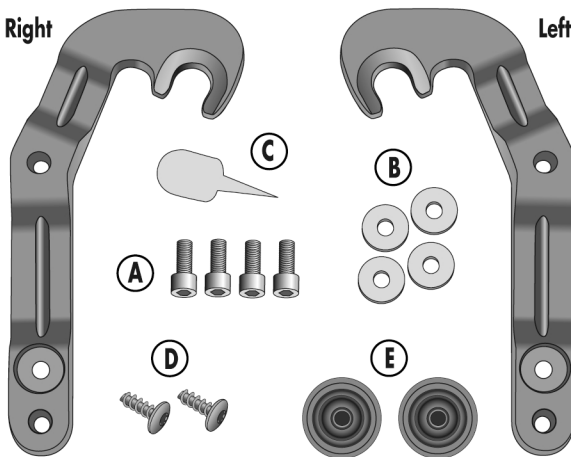

MOUNTING-SET REQUIRED

HANDLEBAR MOUNTING-SET QR

HANDLEBAR MOUNTING-SET

HANDLEBAR MOUNTING-SET WITH LOCK

HANDLEBAR MOUNTING-SET E-BIKE

HANDLEBAR MOUNTING-SET E-BIKE WITH LOCK

1.

2.

OPTION

OPTION

Achtung Magnete!
Attention magnets!

✓ = O.K.

OPTIONAL ACCESSORY

Art. # F3180
**ULTIMATE SIX
BOTTLE CAGE MOUNT**

Right

Left