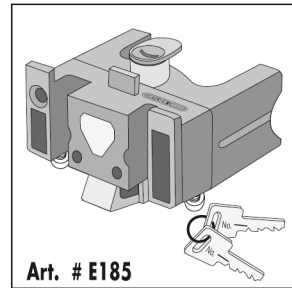

MOUNTING-SET REQUIRED

HANDLEBAR MOUNTING-SET QR

HANDLEBAR MOUNTING-SET

HANDLEBAR MOUNTING-SET WITH LOCK

HANDLEBAR MOUNTING-SET E-BIKE

HANDLEBAR MOUNTING-SET E-BIKE WITH LOCK

1.

2.

OPTION

OPTION

Achtung Magnete!
Attention magnets!

✓ = O.K.

OPTIONAL ACCESSORY

Art. # F3180
**ULTIMATE SIX
BOTTLE CAGE MOUNT**

Right

Left