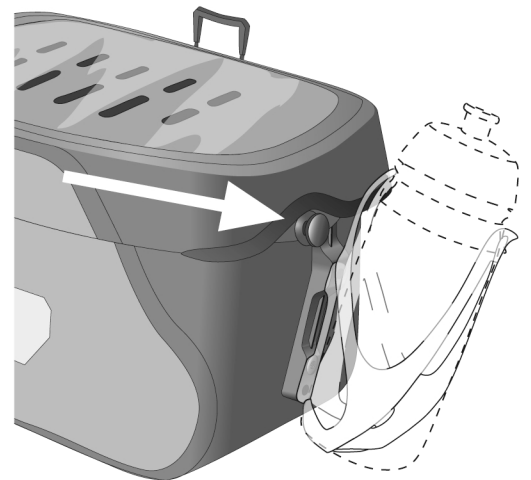

OPTION

OPTION

Achtung Magnete!
Attention magnets!

✓ = O.K.

OPTIONAL ACCESSORY

Art. # F3180
**ULTIMATE SIX
BOTTLE CAGE MOUNT**

Right

Left